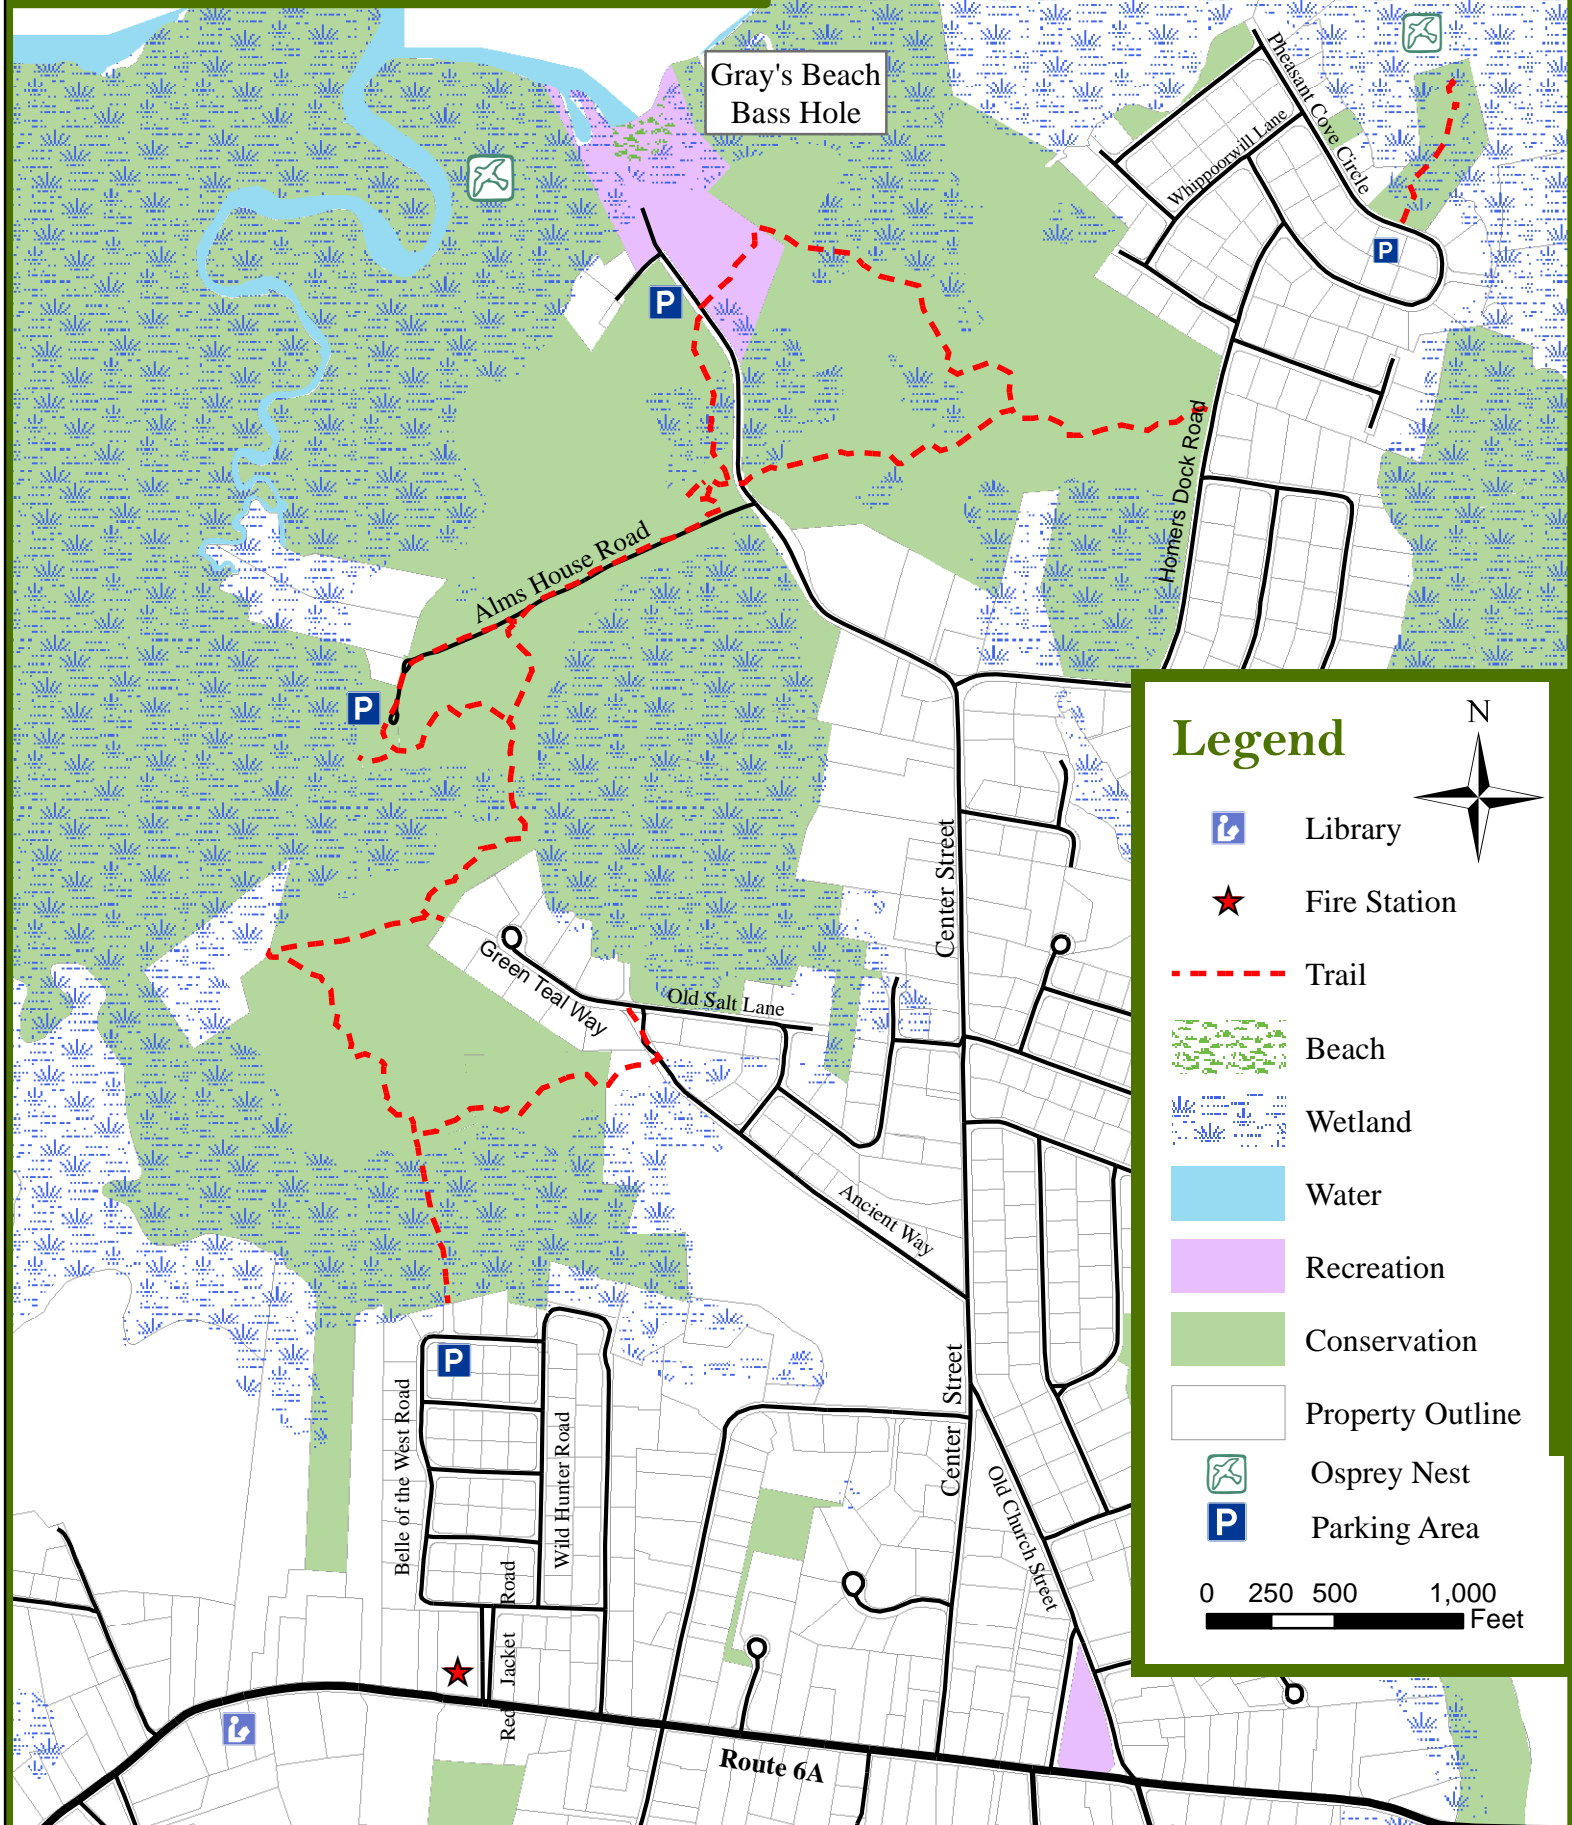

Callery Darling Conservation Area

Legend

Library

Fire Station

Trail

Beach

Wetland

Water

Recreation

Conservation

Property Outline

Osprey Nest

Parking Area